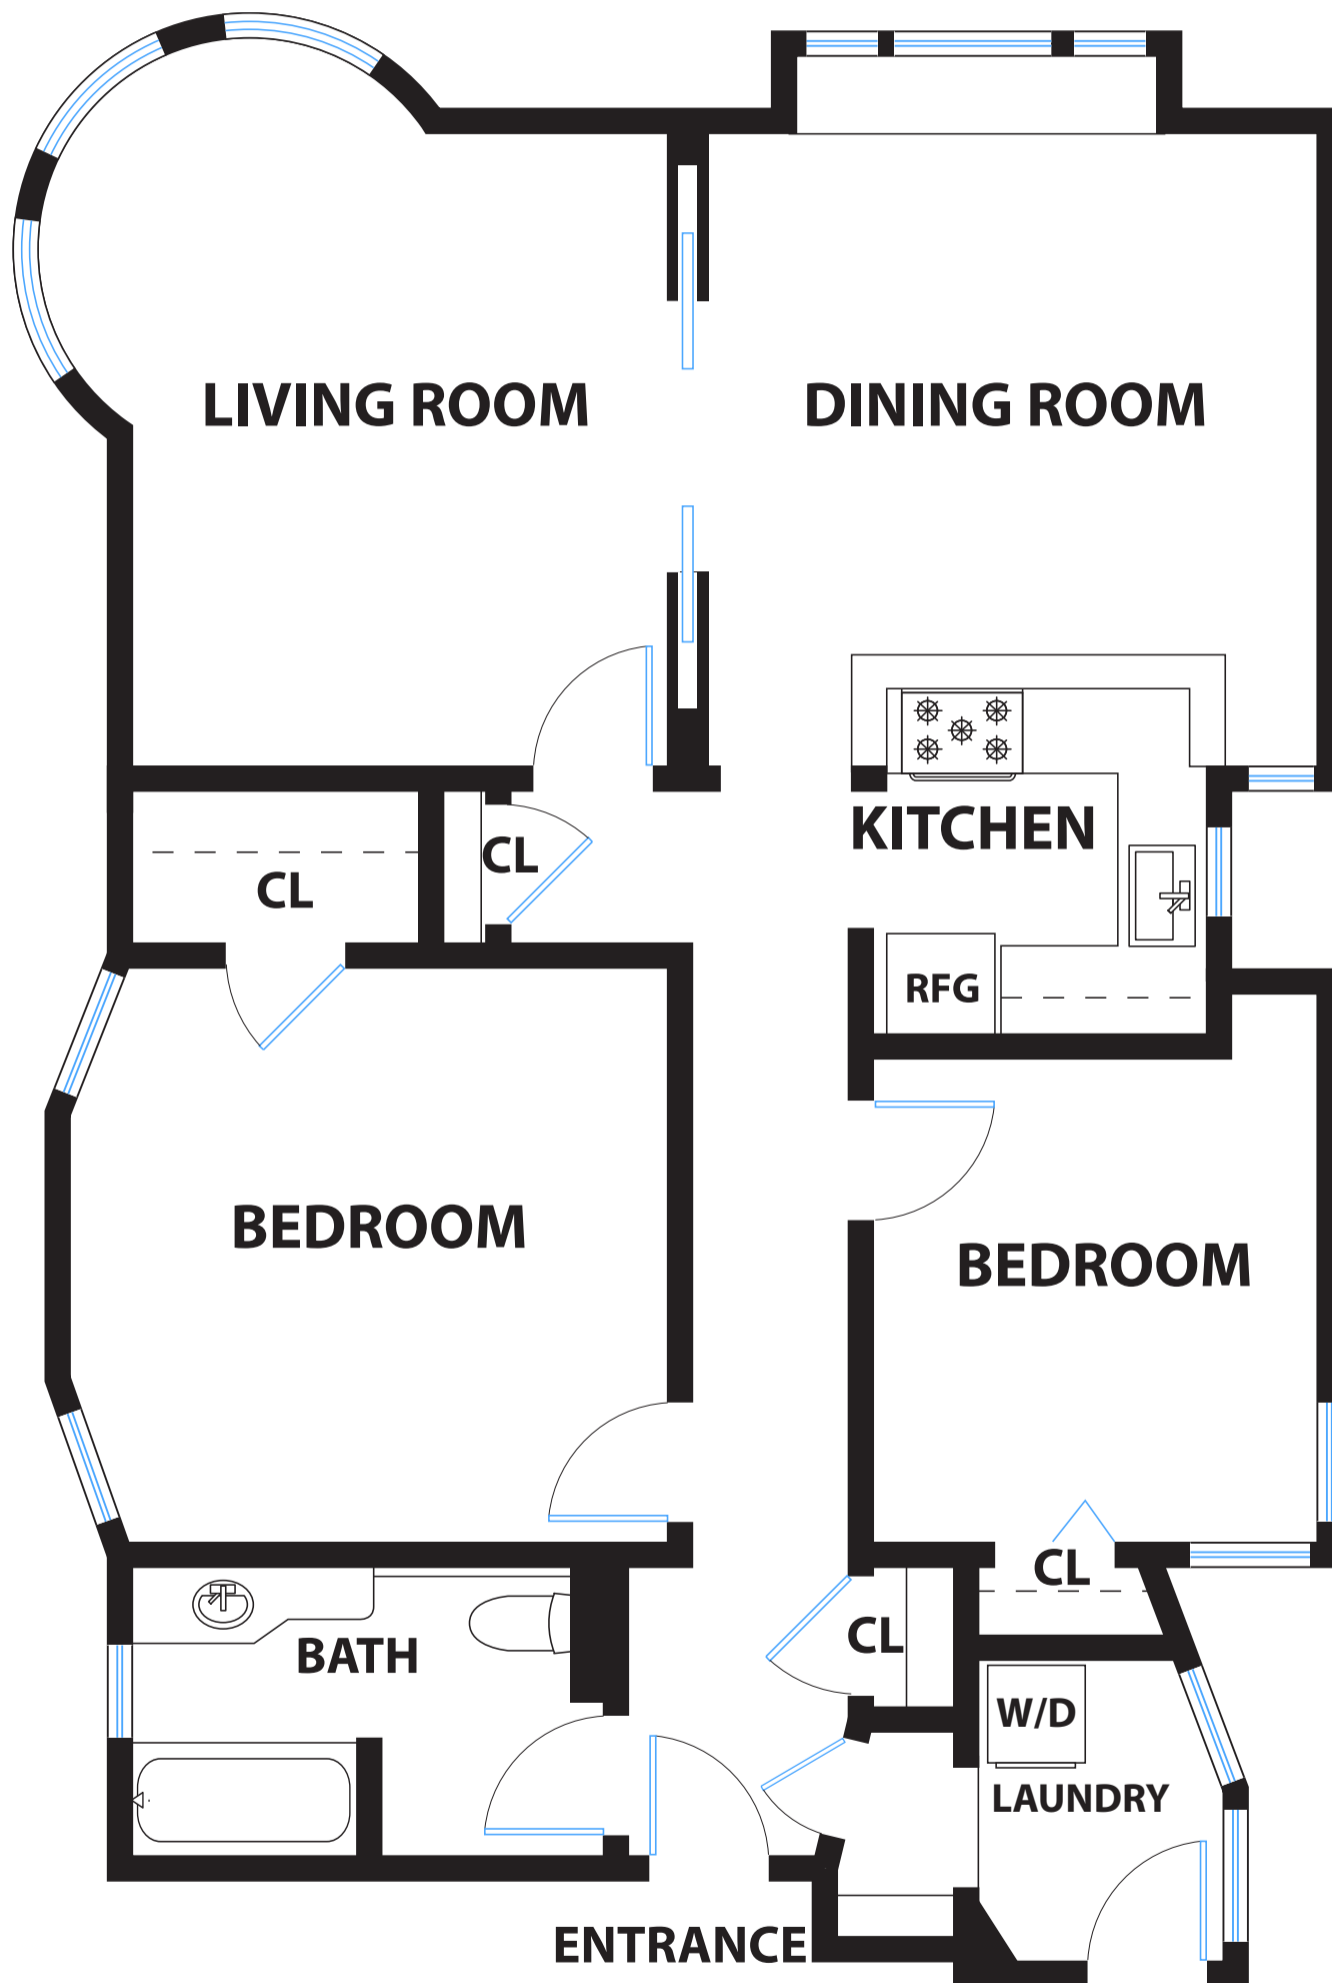

COMPASS

1914 PINE STREET 3

SAN FRANCISCO

MAIN LEVEL

PRESENTED BY : TEAM HATVANY

DRE #: 01152226

DISCLAIMER: RENDERING BY OPEN HOMES PHOTOGRAPHY. ALL MEASUREMENTS ARE APPROXIMATE AND MAY NOT BE EXACT.
DO NOT RELY ON THE ACCURACY OF THIS FLOOR PLAN WHEN DETERMINING THE PRICE OF A PROPERTY OR MAKING DECISIONS
REGARDING BUYING OR SELLING OF PROPERTIES WITHOUT INDEPENDENT VERIFICATION.